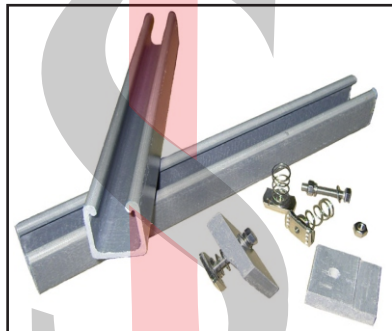

HARDWARE

Aluminum Rivets

Anchor Bolts

Bolts, Nuts And Washers

Chainlink Fence System

Embedded Sheets

Eye Bolts & Hook Bolts

Foundation Bolts

pipe Clamps

Roofing Bolts

Shuttering Items

Threaded Bars

Turn Buckles

U-Bolts

Unistrut Channel

Wedge Anchors

**We also Undertake Customized Fabrication
and Machining Works**

SHABA AL- JAZEERA TRADING EST.