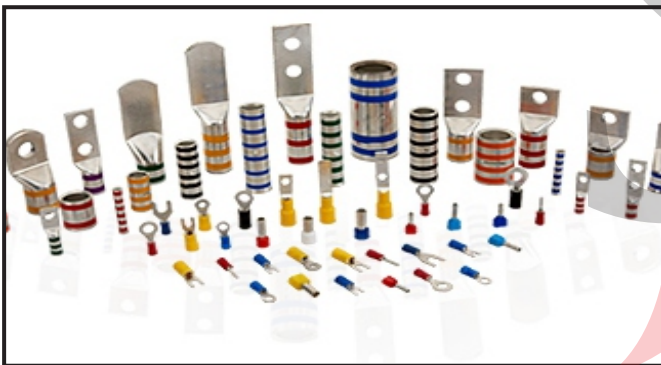

SHABA AL- JAZEERA TRADING EST.

INDUSTRIAL PLUG, SWITCH, CLAMP, LUGS & GLAND

Conduit Fittings

SHABA AL- JAZEERA TRADING EST.

HARDWARE

Aluminum Rivets

Anchor Bolts

Bolts, Nuts And Washers